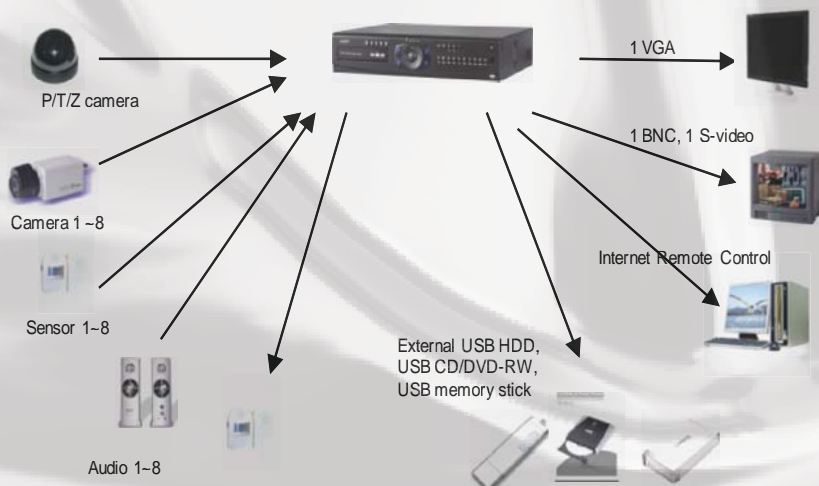

## Features

- Embedded LINUX OS
- High-resolution & high-quality H.264 algorithm
- Using Water marking & scrambling technologies, Strong protection recorded data
- H.264 : 30~50% Smaller than Mpeg4 data size
- Individual Recording Settings to optimize record duration
- Full Pentaplex: Live monitoring, recording, playback, backup, Network
- Various events notification to e-mail, buzzer or PC Client system
- Smart Audio-Event Recording
- DDNS Supported
- Various Backup(Memory stick/internal CD/DVD/ External Storage) available
- Spot (Single, Multi-channel or event) available
- Mouse- driven User-friendly GUI
- Multi protocol RS485
- Easy-to-use recorded data search
- Remote control via Client Program and IE
- P/T/Z (Pan/Tilt/Zoom) control
- Dome & DVR full control through Keyboard controller(2xRS485)
- Auto restart after power interruption
- DB structure offers data stabilization and best storage utilization